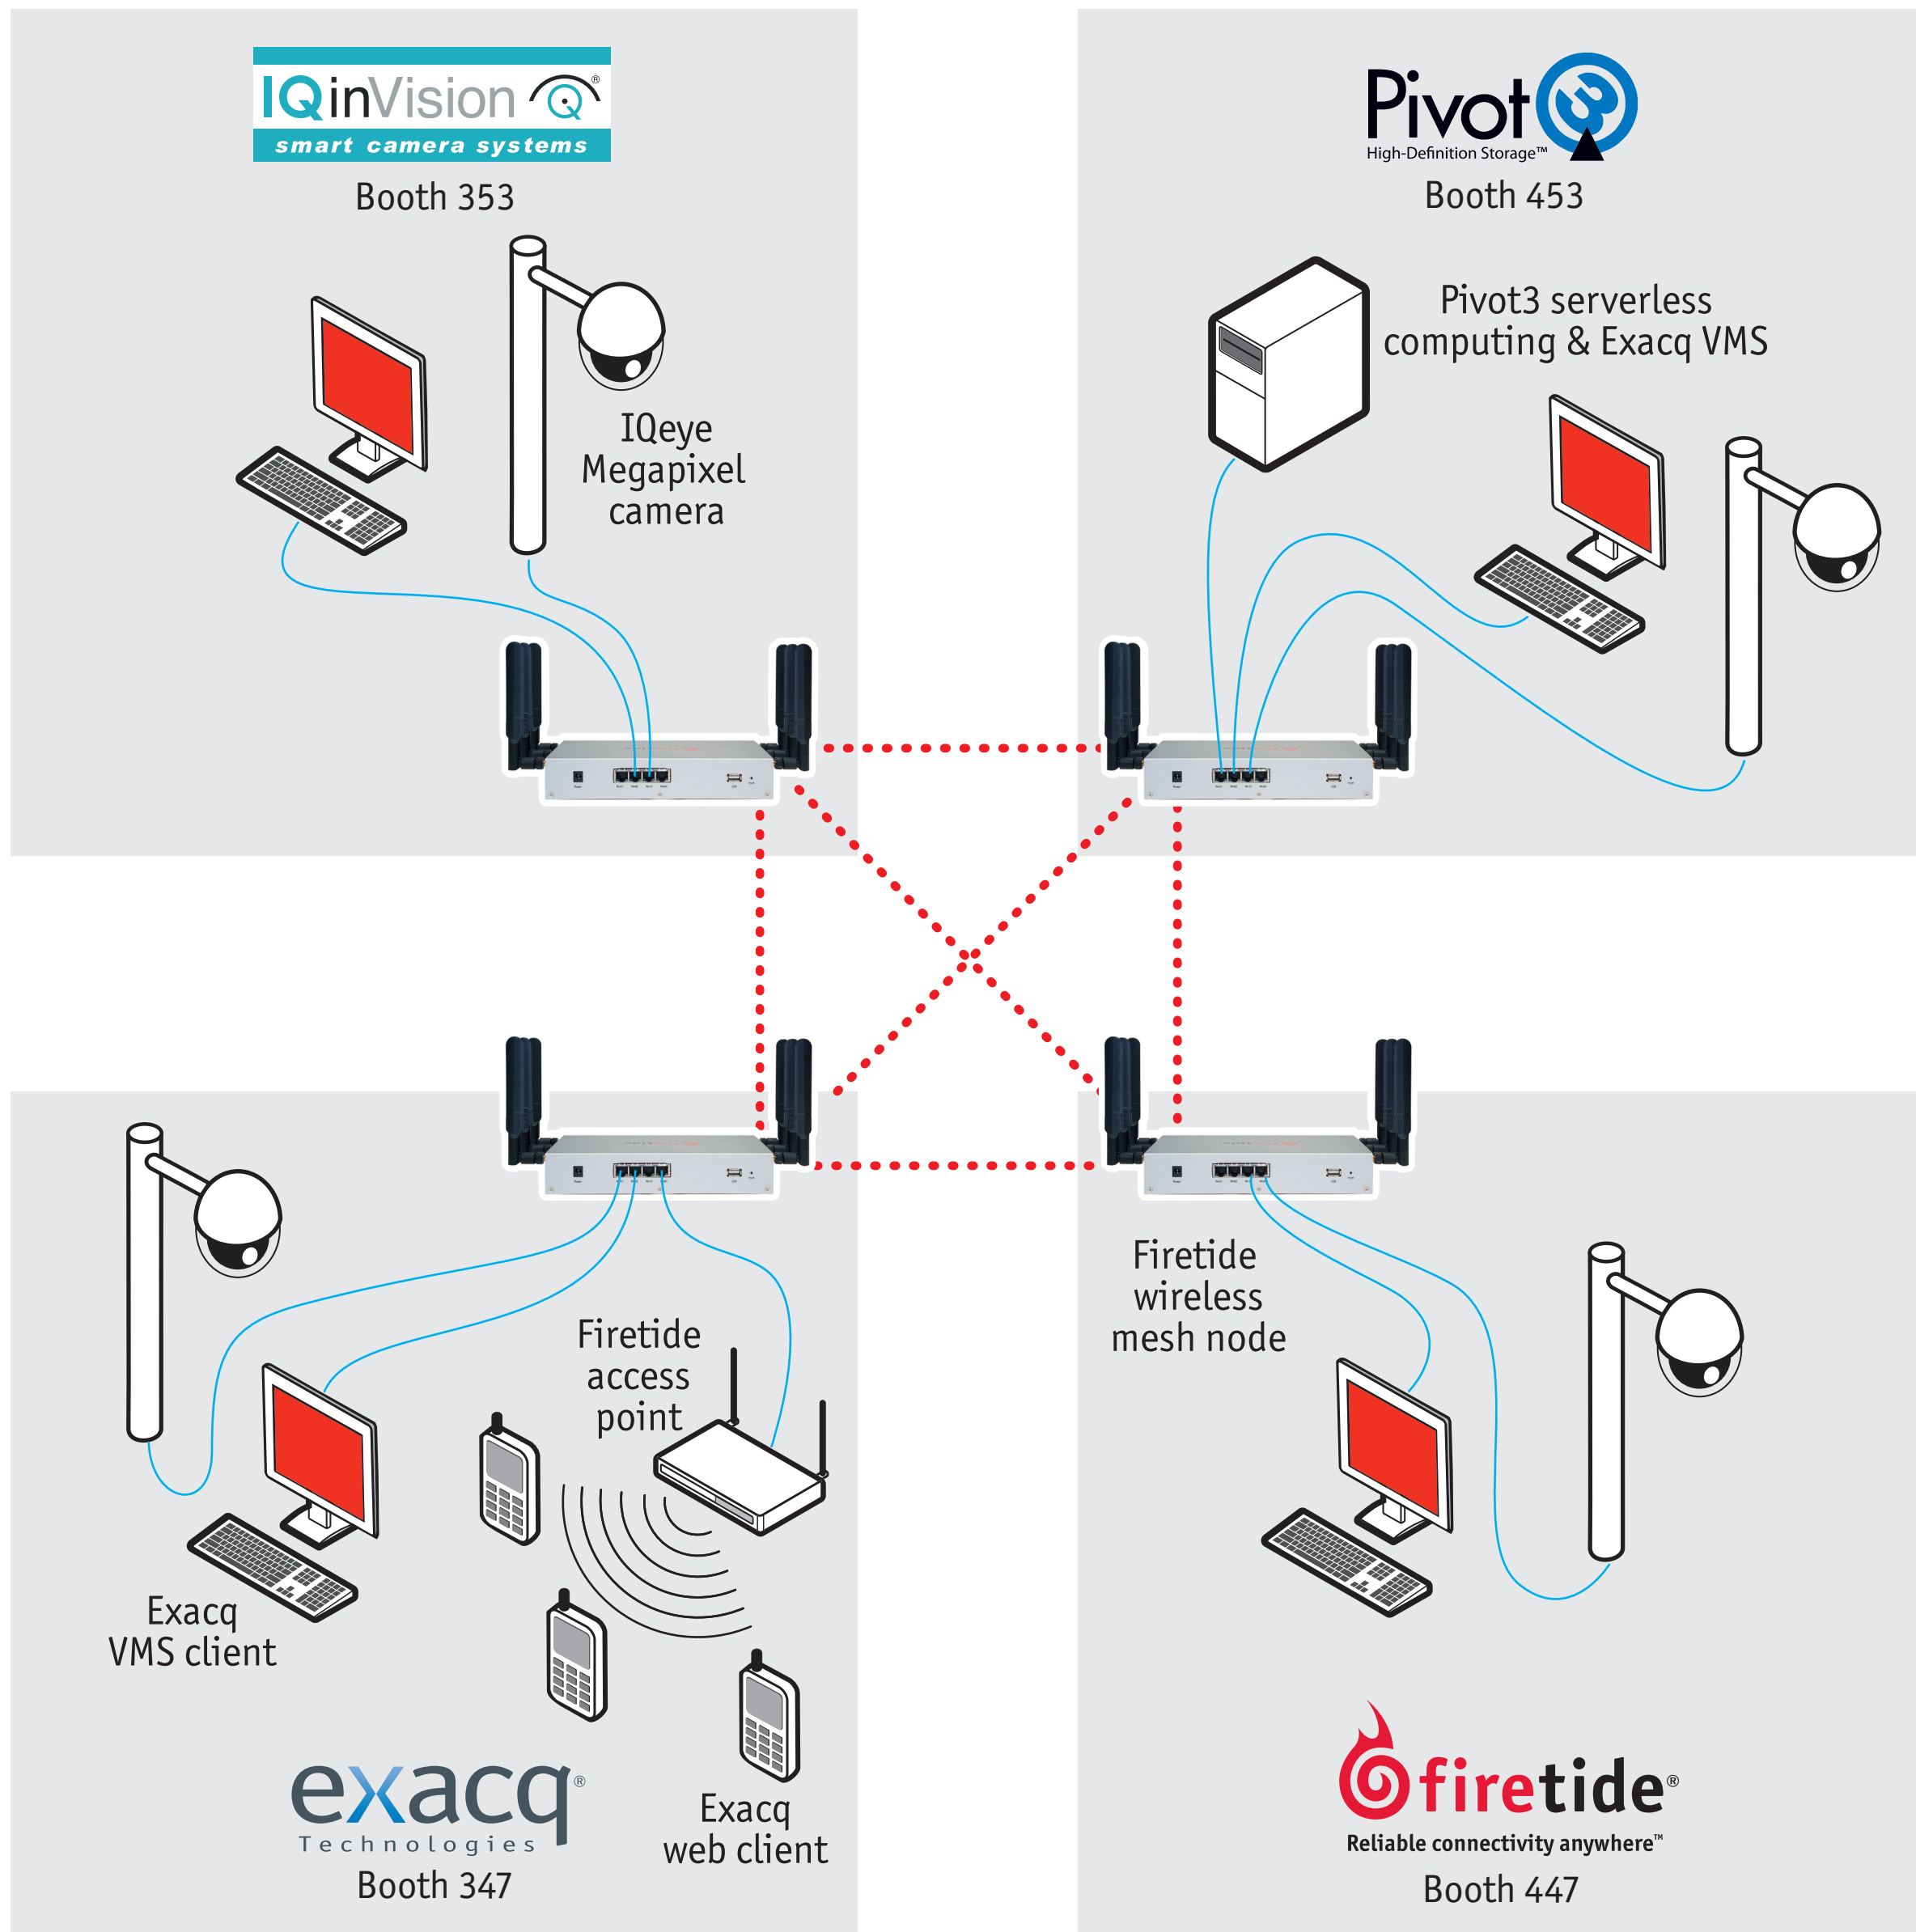

Discover the Power of IP Video Combined with Wireless Mesh

State-of-the-art, rapid-deployment wireless IP video surveillance system

- ▶ Megapixel IP cameras from IQinVision (Booth 353)
- ▶ Cross-platform video management from Exacq (Booth 347)
- ▶ Scalable storage with embedded servers from Pivot3 (Booth 453)
- ▶ High-capacity MIMO wireless mesh from Firetide (Booth 447)

Deployed in a matter of hours, this system is a real-world example of what you can achieve in the field with the right combination of IP technologies. Visit our booths to find out why wireless IP systems are faster to deploy, cost less – and can deliver fiber-equivalent performance for real-time, evidence grade video.